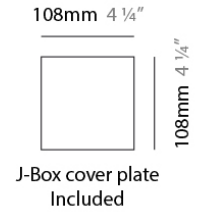

PROJECT	
TYPE	
NOTES	
QUANTITY	
DATE	

TUB LED SURFACE

D93203

GENERAL

Series: Tub LED
Brand: Milan
Division: Design
Mounting Type: Surface
Mounting Location: Wall
Subcategory: Spots

PHYSICAL

Diameter (mm): 40
Diameter (in): 1 ⁹/₁₆
Length (mm): 70
Length (in): 2 ³/₄
Height (mm): 100
Height (in): 3 ¹⁵/₁₆
Extension (mm): 120
Extension (in): 4 ³/₄

ELECTRICAL

Lamp Type: LED
Max. Wattage Per Lamp (W): 4
Dimming: Electronic Low Voltage Dimming
Driver Included: No
Lamp Voltage (V): 120

LED

Number of LEDs: 1
Color Temperature (°K): 2700
Nominal Lumen (lm): 300
CRI: >80 CRI

OPTICAL

RATINGS AND CERTIFICATIONS

Certified By: Certified for North American Standards
IP rating: IP20