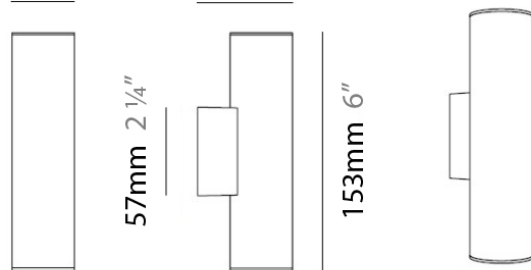

PHYSICAL

Shape: Cylinder
 Diameter (mm): 108
 Diameter (in): 4 1/4
 Length (mm): 40
 Length (in): 1 9/16
 Height (mm): 103
 Height (in): 4 1/16
 Extension (mm): 61
 Extension (in): 2 3/8
 Light Distribution: Uplight
 Weight (kg): 1.4
 Weight (lbs): 3
 Fixture Finish: Chrome
 Fixture Material: Metal

Series: Tub LED
 Brand: Milan
 Division: Design
 Mounting Type: Surface
 Mounting Location: Wall
 Subcategory: Up/Down Light

PHYSICAL

Shape: Cylinder
 Diameter (mm): 108
 Diameter (in): 4 1/4
 Length (mm): 40
 Length (in): 1 9/16
 Height (mm): 153
 Height (in): 6
 Extension (mm): 61
 Extension (in): 2 3/8
 Light Distribution: Direct / Indirect
 Weight (kg): 1.4
 Weight (lbs): 3
 Fixture Finish: WHI
 Fixture Material: Metal

OPTICAL

RATINGS AND CERTIFICATIONS

Certified By: CSA Certified to UL and CSA Standards
 IP rating: IP20

Ø108mm 4 1/4"

J-Box cover plate Included

40mm 1 9/16" 61mm 2 3/8"

PROJECT	
TYPE	
NOTES	
QUANTITY	
DATE	

TUB LED SURFACE

D93203

GENERAL

Series: Tub LED
 Brand: Milan
 Division: Design
 Mounting Type: Surface
 Mounting Location: Wall
 Subcategory: Spots

PHYSICAL

Diameter (mm): 40
 Diameter (in): 1 ⁹/₁₆
 Length (mm): 70
 Length (in): 2 ³/₄
 Height (mm): 100
 Height (in): 3 ¹⁵/₁₆
 Extension (mm): 120
 Extension (in): 4 ³/₄