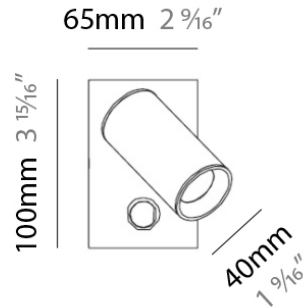

PROJECT	
TYPE	
NOTES	
QUANTITY	
DATE	

TUB LED SURFACE

D93203

GENERAL

Series: Tub LED
Brand: Milan
Division: Design
Mounting Type: Surface
Mounting Location: Wall
Subcategory: Spots

PHYSICAL

Diameter (mm): 40
Diameter (in): 1 ⁹/₁₆
Length (mm): 70
Length (in): 2 ³/₄
Height (mm): 100
Height (in): 3 ¹⁵/₁₆
Extension (mm): 120
Extension (in): 4 ³/₄

ELECTRICAL

Lamp Type: LED
Max. Wattage Per Lamp (W): 4
Dimming: Electronic Low Voltage Dimming
Driver Included: No
Lamp Voltage (V): 120

LED

Number of LEDs: 1
Color Temperature (°K): 2700
Nominal Lumen (lm): 300
CRI: >80 CRI

OPTICAL

RATINGS AND CERTIFICATIONS

Certified By: Certified for North American Standards
IP rating: IP20